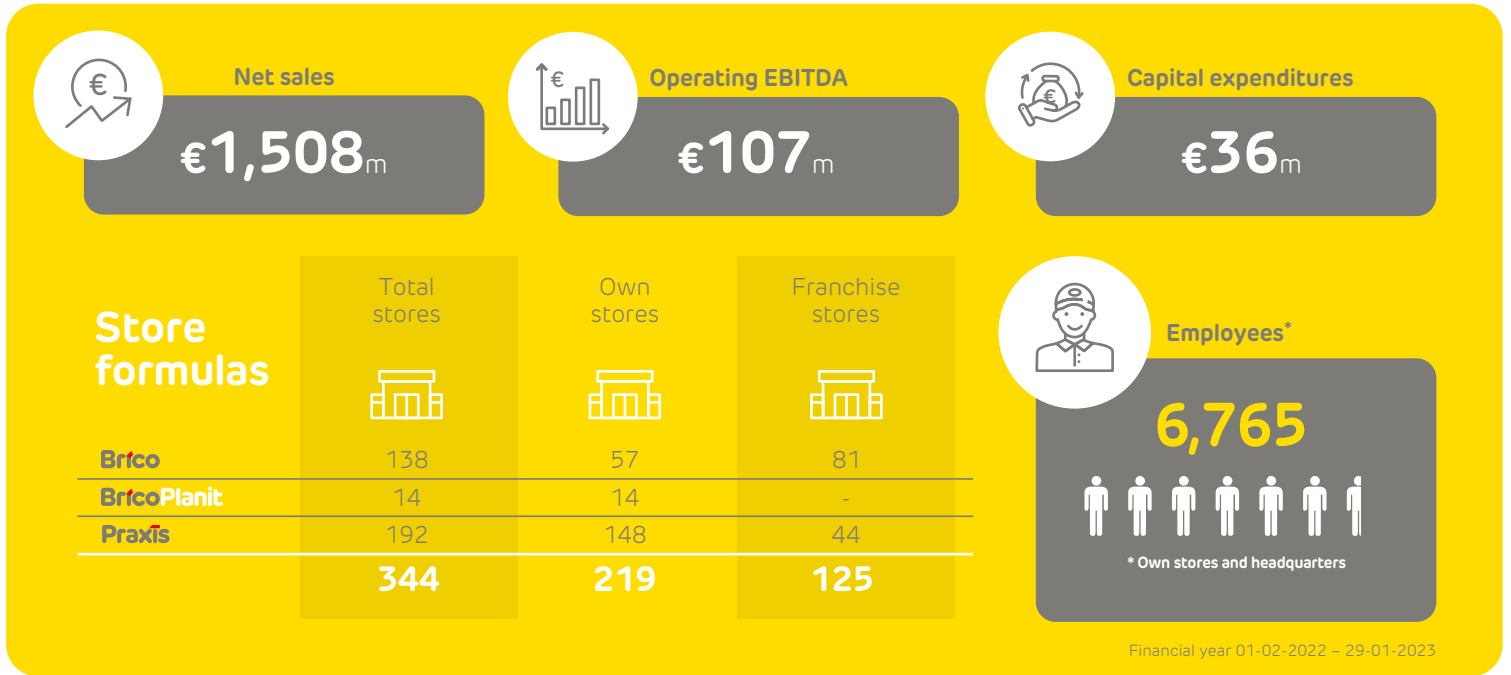

Key Figures 2022/23

Highlights 2022/23

Maxeda's sustainable initiatives 2022/23

Carbon footprint
Maxeda DIY Group
determined in cooperation with
BearingPoint®

Praxis celebrates **25 years**
of partnership with
Gered Gereedschap
& donates **€4,000**

86,231
transactions
processed with
**sustainable gift
cards**

326,010
Eco cheques
issued

Praxis
Almere Haven
first energy-neutral
DIY store

Brico
HQ moves to
sustainable
building

Start
Diversity & Inclusivity
project group