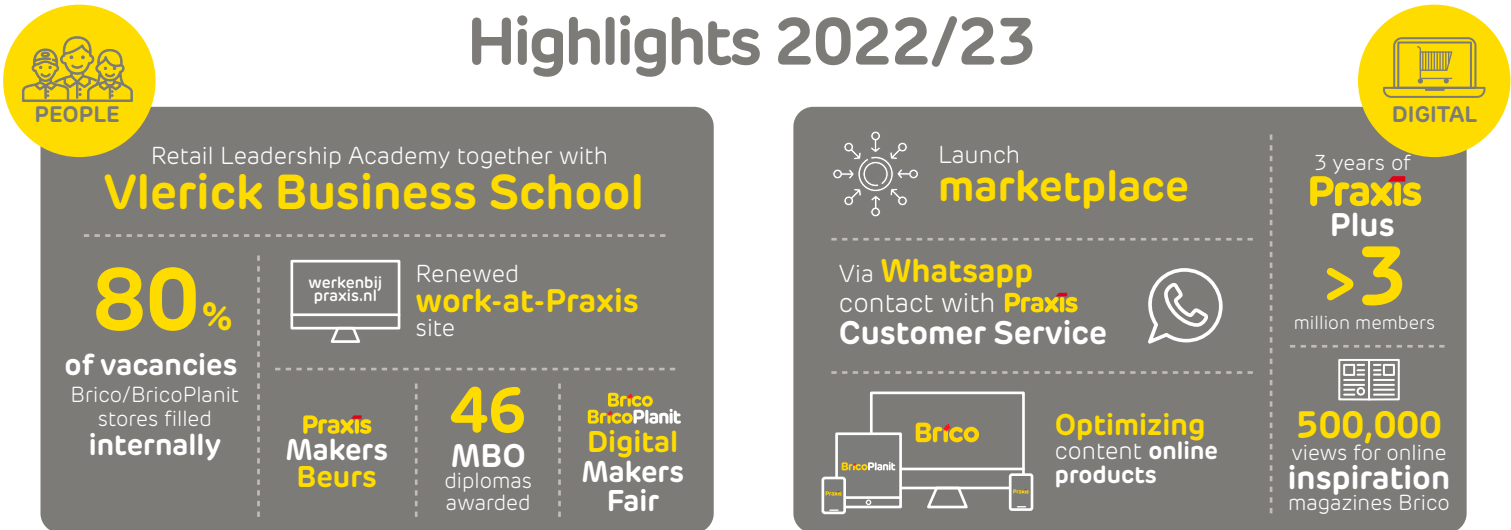

Key Figures 2022/23

Highlights 2022/23

Maxeda's sustainable initiatives 2022/23

Carbon footprint
Maxeda DIY Group
determined in cooperation with
BearingPoint®

Praxis celebrates **25 years**
of partnership with
Gered Gereedschap
& donates **€4,000**